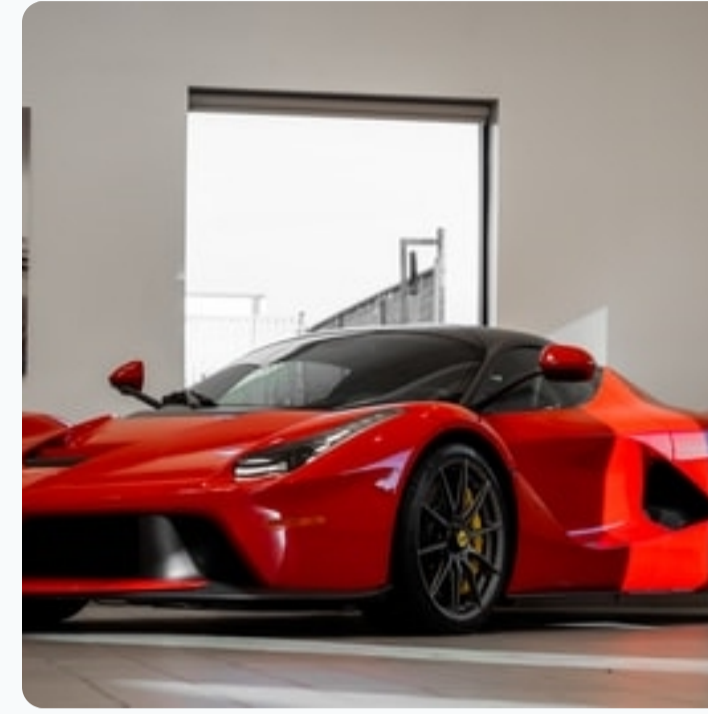

Search...

Saved photos

Search...

Photos Saved Theme

Mark Peter  
12 hour ago

700

Download

700